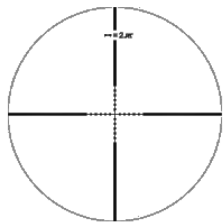

3. Reticle

The J4 F1 sight is set to zero parallax for a shooting distance of 300 metres. It may be equipped with a reticle specially designed for both the FAMAS and the MINIMI rifles, and for both observation and/or firing use. It can also be equipped with a MIL-DOT type reticle. The scope is made stealthy to Sight Laser Detectors.

A06_4100

4. Mounts

The J4 F1 sight can be mounted on both Weaver or Picatinny rails. These interfaces, lightweight with fixed locking or quick locking, respect gun-shooter-scope ergonomics in every situation. Specially tested on all calibers, under intense stress conditions, Scrome interfaces enable flawless operational performance.

5. Accessories

The LTE sight is supplied in a foam-padded plastic case, with the following accessories:

- Eyepiece shroud
- Sunshade
- Lens cap
- Screwdriver
- Instruction manual
- Spare parts kit