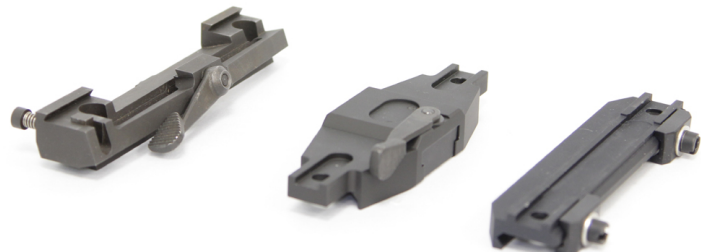

## Compact & Stealthy Scope

- Ultra-rigid, 4x magnification Riflescope
- Field-qualified for 10,000 rounds of SS109 ammo
- Progressive reticle illumination
- Stealthiness to Sight Laser Detectors

The **J4 F1** sight is designed to equip the FAMAS and MINIMI assault rifles used by the French Army. The integrated NATO interface and the large eye relief provide ideal shooting configurations using either rifle, in any situation. The reticle allows for both types of shooting, instinctive and precision, up to 600 metres, and bears markings to facilitate observation. Optionally, the reticle can be illuminated.

### 3. Reticle

The J4 F1 sight is set to zero parallax for a shooting distance of 300 metres. It may be equipped with a reticle specially designed for both the FAMAS and the MINIMI rifles, and for both observation and/or firing use. It can also be equipped with a MIL-DOT type reticle. The scope is made stealthy to Sight Laser Detectors.

### 4. Mounts

The J4 F1 sight can be mounted on both Weaver or Picatinny rails. These interfaces, lightweight with fixed locking or quick locking, respect gun-shooter-scope ergonomics in every situation. Specially tested on all calibers, under intense stress conditions, Scrome interfaces enable flawless operational performance.