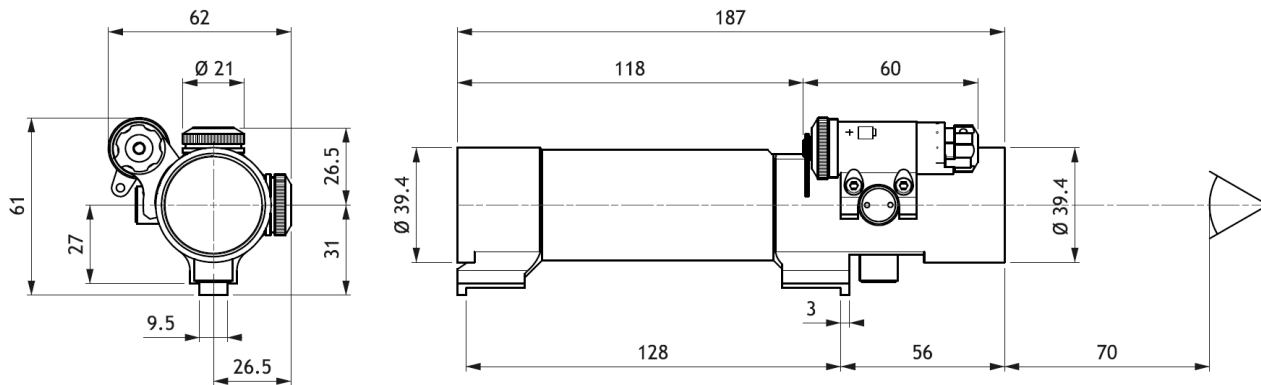

## 1. Dimensions and characteristics

Illumination	Without	With
Magnification	4	4
Length	187 mm	187 mm
Mass	335 g	380 g
Objective lens diameter	26.4 mm	26.4 mm
Eyepiece lens diameter	26.4mm	26.4mm
Field	90 m	90 m
Elevation adjustment	±8 m	±8 m
Windage adjustment	±8 m	±8 m
Elevation resolution	0,2 m	0,2 m
Windage resolution	0,2 m	0,2 m
Mount type	NATO	NATO